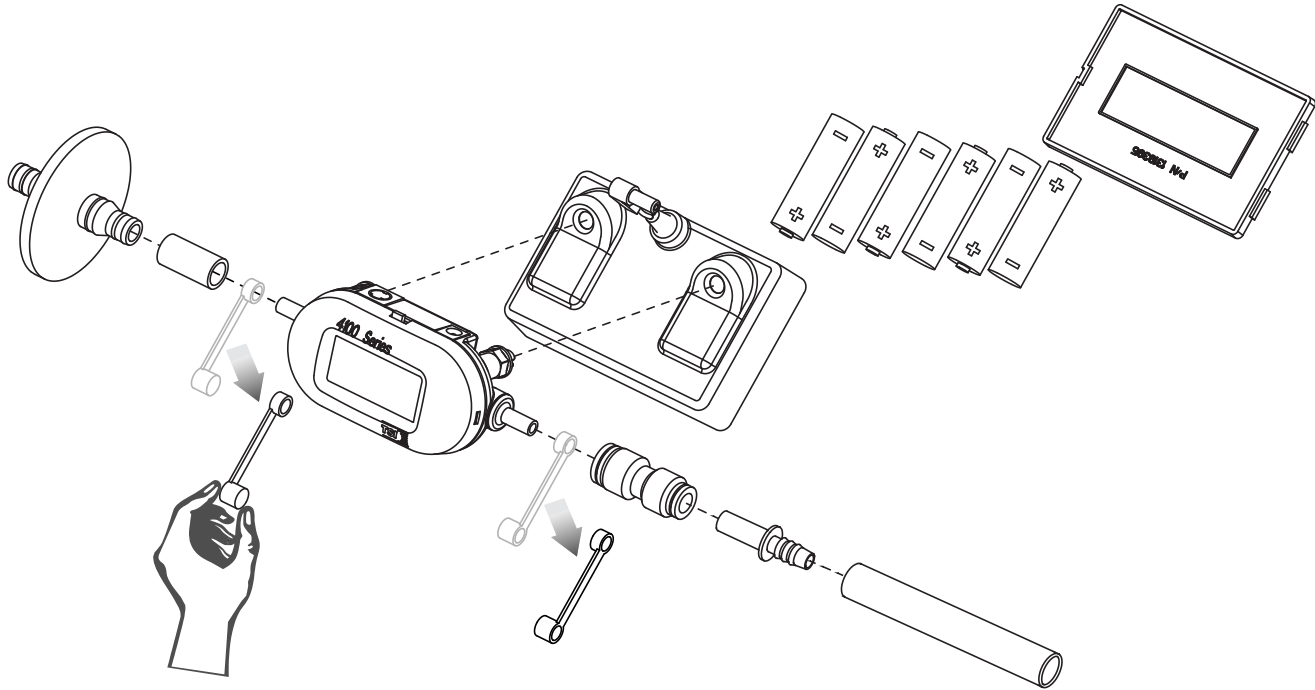

Model 4146 Calibrator

TSI Incorporated – 500 Cardigan Road, Shoreview, MN 55126 U.S.A

USA

Tel: +1 800 874 2811

E-mail: info@tsi.com

Website: www.tsi.com

P/N 1980516 Rev. C

Copyright © 2010 by TSI Incorporated