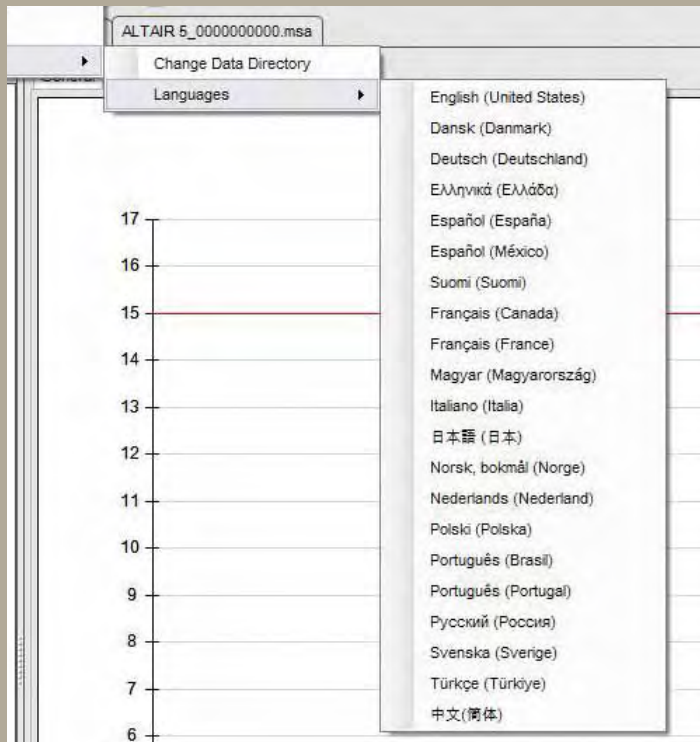

NEW!
MSA Link™
Software

New MSA Link Software can transfer your portable gas detection instrument records and other stored information to a connected PC.

MSA Link Software functions include:

- ✓ Intuitive icon-driven menu
- ✓ Downloading periodic or session log
- ✓ Graphing and tabular data available for exporting
- ✓ Changing alarm setpoints and other instruments settings
- ✓ Printing calibration reports
- ✓ Live instrument reading chart
- ✓ Multi-language capability