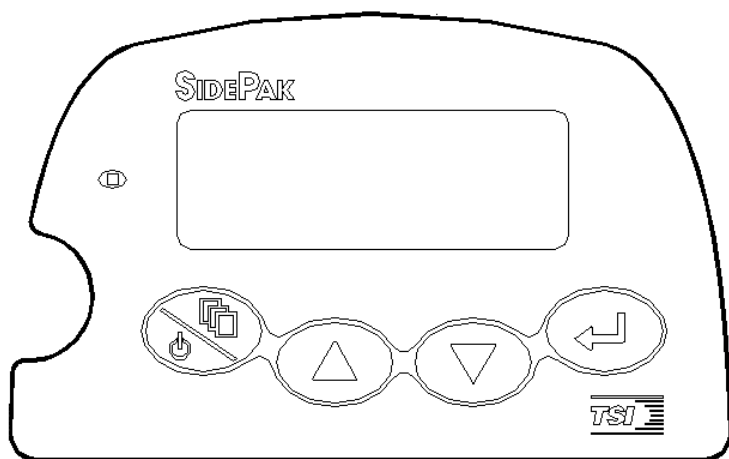

Quick Reference Card for TSI SIDEPAK™ Model AM510 Personal Aerosol Monitor

Front Panel Controls for SIDEPAK™

	<p>To turn the instrument ON, press the PAGE key.</p> <p>To turn the instrument OFF, press and hold the PAGE key for 3 seconds.</p> <p>Use the PAGE key to go back to the previous screen or menu.</p>
	<p>Use the ← key to execute selected menu options and confirm changes.</p>
 	<p>Use the ▲ ▼ keys to scroll through vertical menus and to alter numeric values.</p>

Tamper protection: To toggle between an unlocked and locked keypad, press and hold the ▲ key and *then* press ←. When the keypad is locked, the display shows KEYPAD LOCK.