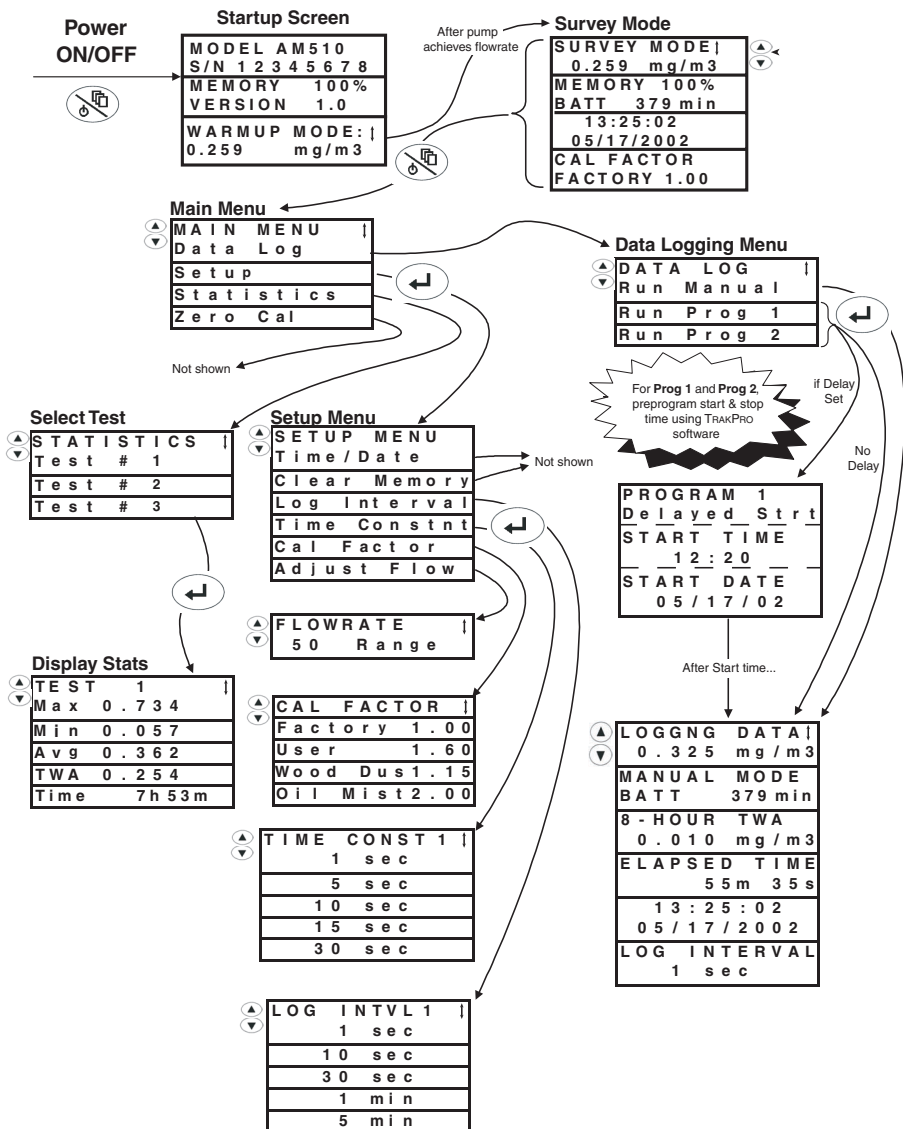

Quick Reference Card for TSI SIDEPAK™ Model AM510 Personal Aerosol Monitor

Front Panel Controls for SIDEPAK™

	<p>To turn the instrument ON, press the PAGE key.</p> <p>To turn the instrument OFF, press and hold the PAGE key for 3 seconds.</p> <p>Use the PAGE key to go back to the previous screen or menu.</p>
	<p>Use the ← key to execute selected menu options and confirm changes.</p>
 	<p>Use the ▲ ▼ keys to scroll through vertical menus and to alter numeric values.</p>

Tamper protection: To toggle between an unlocked and locked keypad, press and hold the ▲ key and *then* press ←. When the keypad is locked, the display shows KEYPAD LOCK.